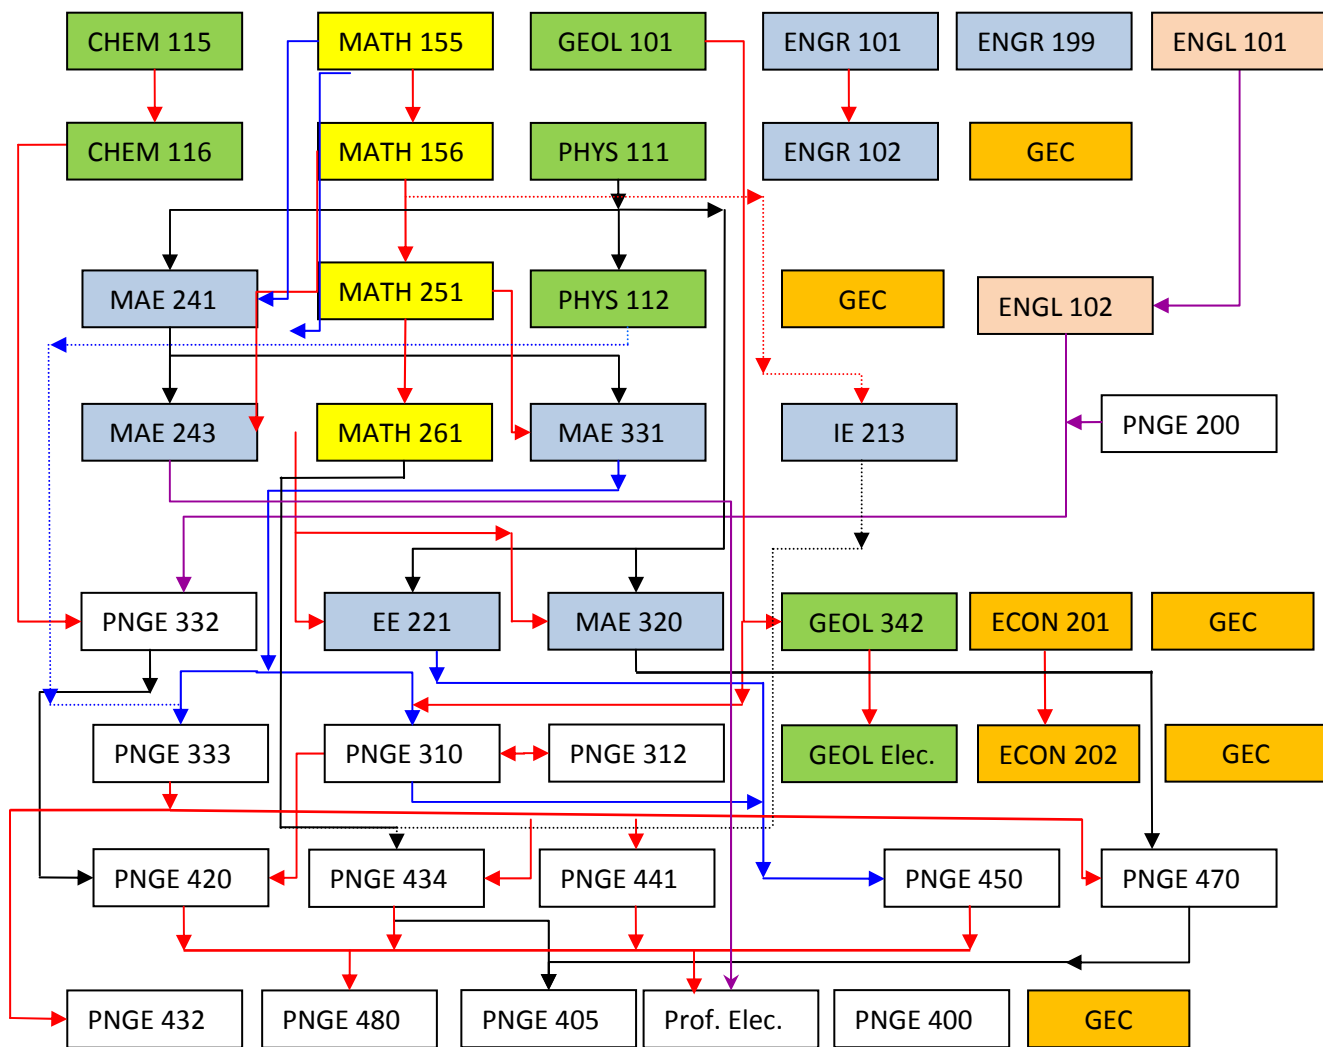

PETROLEUM & NATURAL GAS ENGINEERING (PNGE) UNDERGRADUATE CURRICULUM FLOW CHART

ENGLISH	SCIENCES	MATHEMATICS		GENERAL EDUCATION	ENGINEERING SCIENCES	PETROELUM & NATURAL GAS ENGINEERING
---------	----------	-------------	--	-------------------	----------------------	-------------------------------------